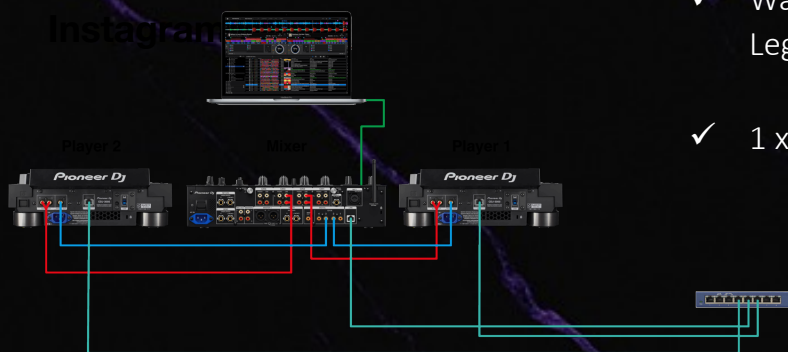

SETUP or similar

- ✓ 2 x Pioneer CDJ2000-NXS-2 or CDJ3000 CD Decks, or similar
- ✓ 1 x Pioneer DJM-900-NXS-2 Mixer, or similar
- ✓ 2 x Booth Monitor Speakers, controlled from booth out-put.
- ✓ Waist Height DJ on 90 cm Scaff Legs, or similar
- ✓ 1 x Laptop Stand